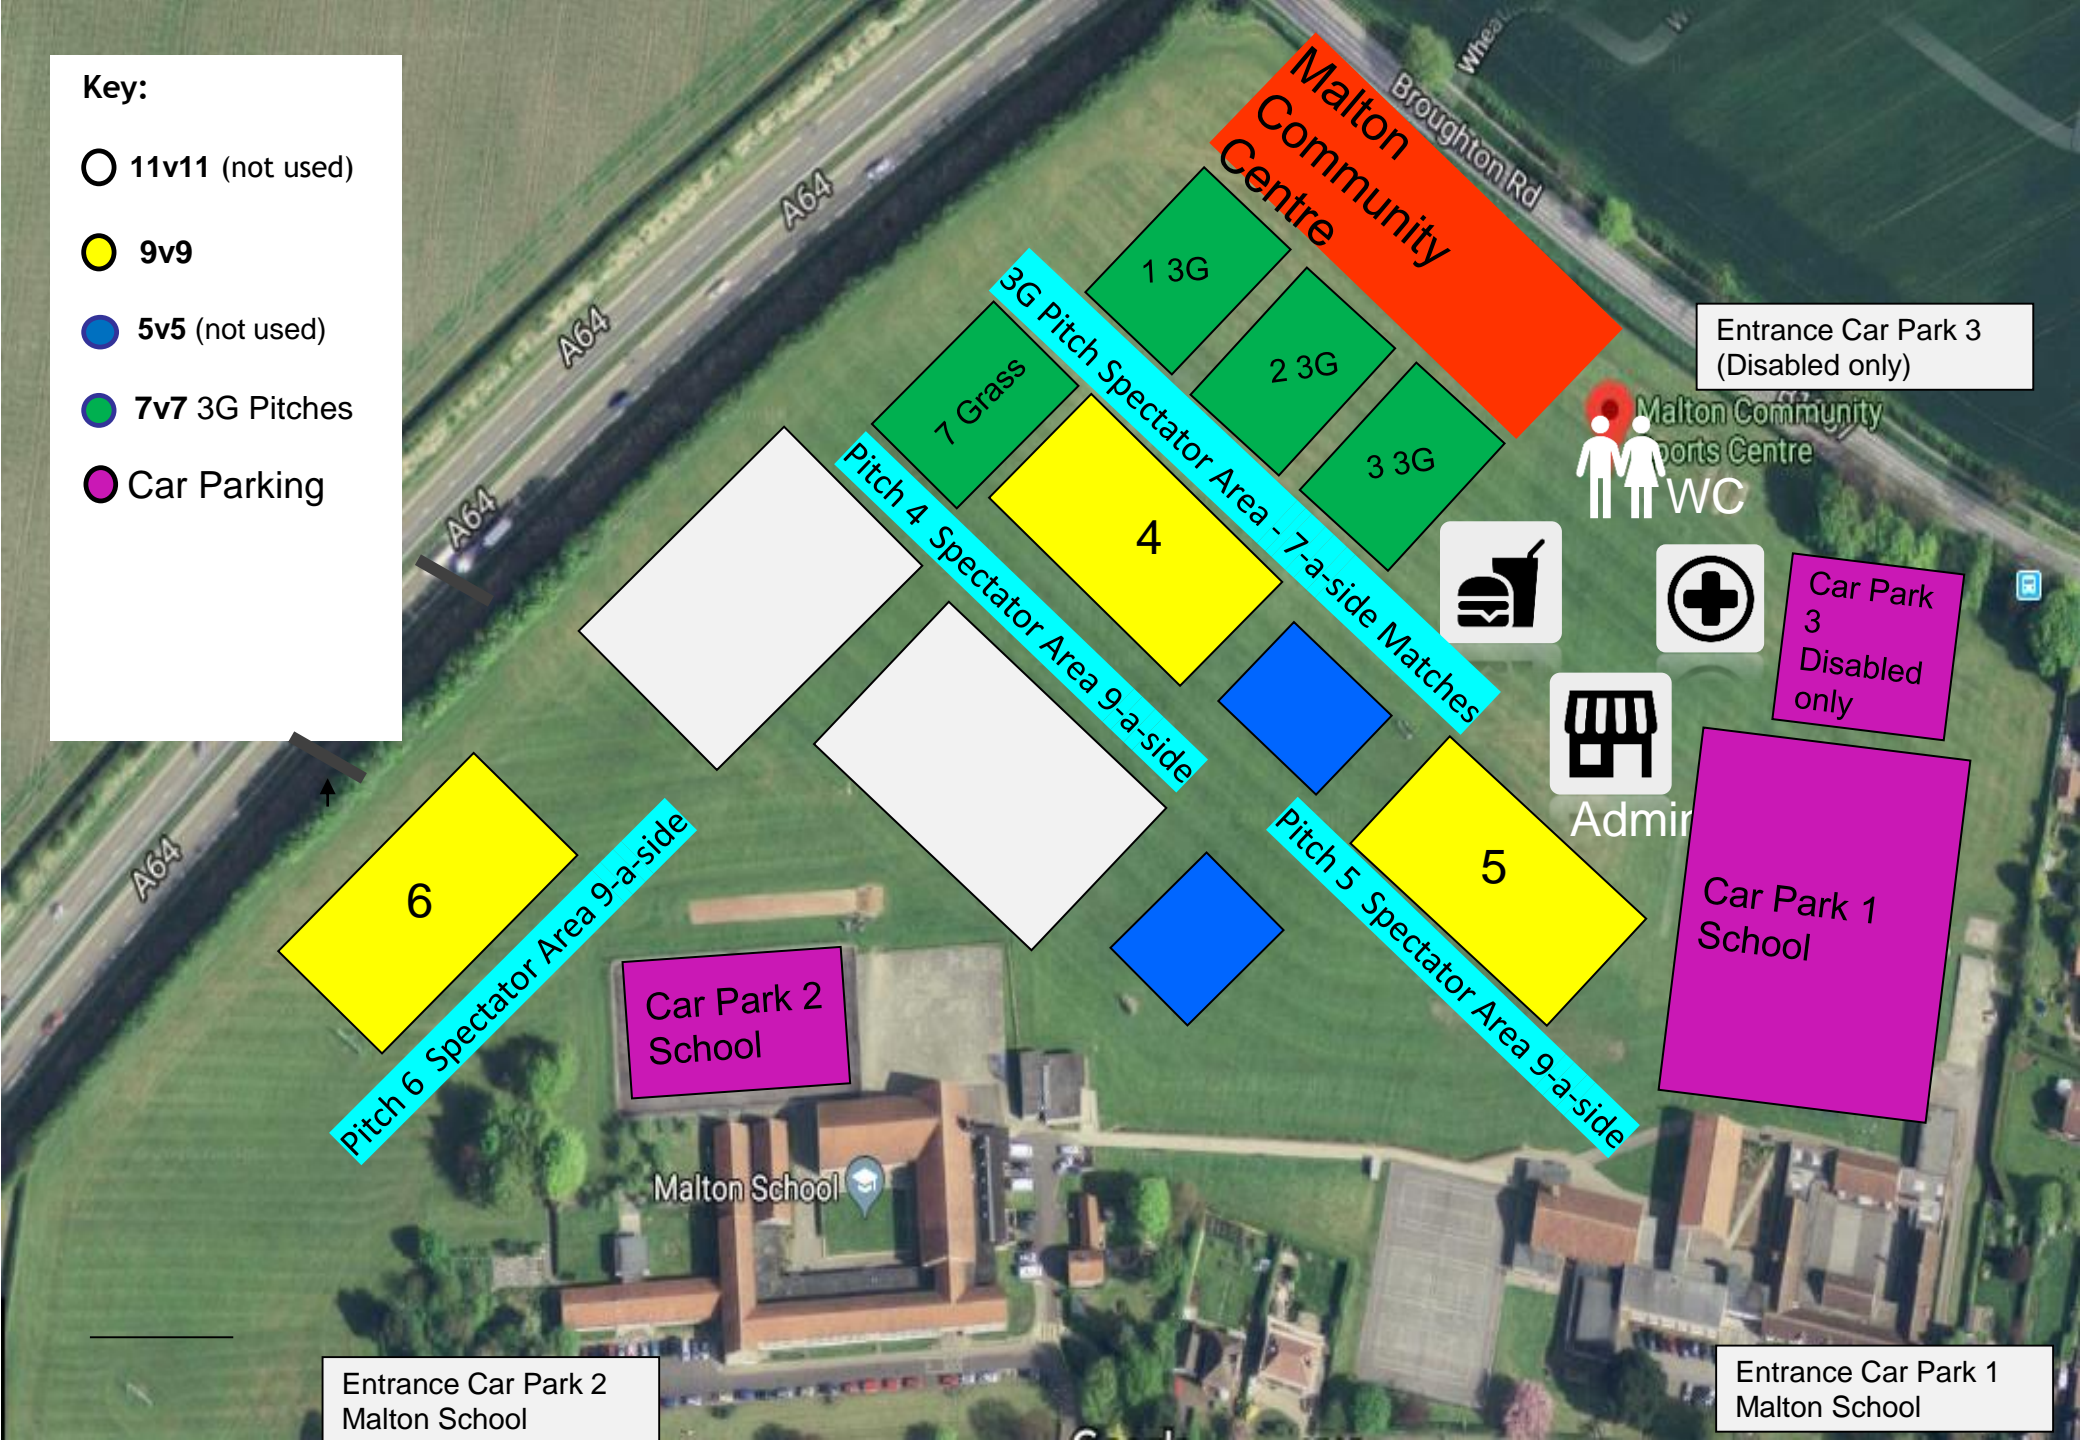

Key:

○ 11v11 (not used)

● 9v9

● 5v5 (not used)

● 7v7 3G Pitches

● Car Parking

Malton Community Centre

Entrance Car Park 3 (Disabled only)

Malton Community Sports Centre WC

Car Park 3 Disabled only

Car Park 1 School

Car Park 2 School

Malton School

Entrance Car Park 2 Malton School

Entrance Car Park 1 Malton School

6

Pitch 6 Spectator Area 9-a-side

4

Pitch 4 Spectator Area 9-a-side

5

Pitch 5 Spectator Area 9-a-side

3G Pitch Spectator Area - 7-a-side Matches

1 3G

2 3G

3 3G

7 Grass

A64

A64

A64

Broughton Rd
Wheal